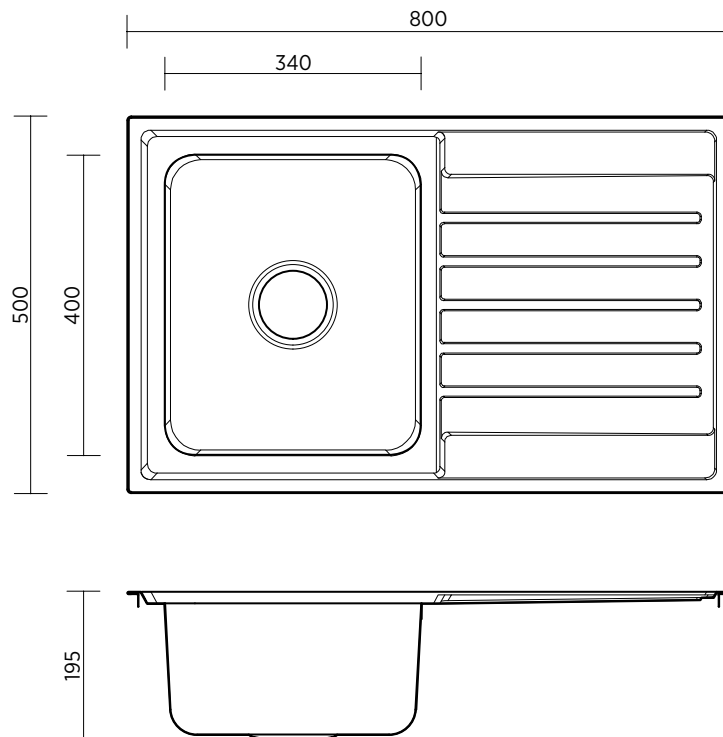

KUBIC SKS-KA100

Kubic Abovemount – Square, contemporary styling with deep bowls and a drainer

The simplicity, square lines and sleek satin finish of the Kubic series create a soft architectural aesthetic to complement contemporary and classic design influences.

- Square lines and silk finish
- 0.8mm thick premium 304 grade stainless steel
- Deep, large capacity bowls
- Easy to clean rounded corners
- Sound deadening
- Designer basket wastes

| | |
|-------------|--|
| SUMMARY | One bowl, one drainer on right or left |
| ORDER CODE | SKS-KA100-RD 1 taphole, drainer on right SKS-KA100-LD 1 taphole, drainer on left SKS-KA100-OT no taphole |
| WASTE | Includes basket waste Optional overflow kit available |
| BOWL SIZE | 340 x 400 mm, 190 mm deep |
| ACCESSORIES | A variety of accessories is available. |

SEIMA

bathroom | kitchen | laundry

seima.com.au

Please note

- All measurements are in millimetres.
- Always use the actual product to verify cutout.
- Specifications may vary without notice as part of our continuous improvement practices.